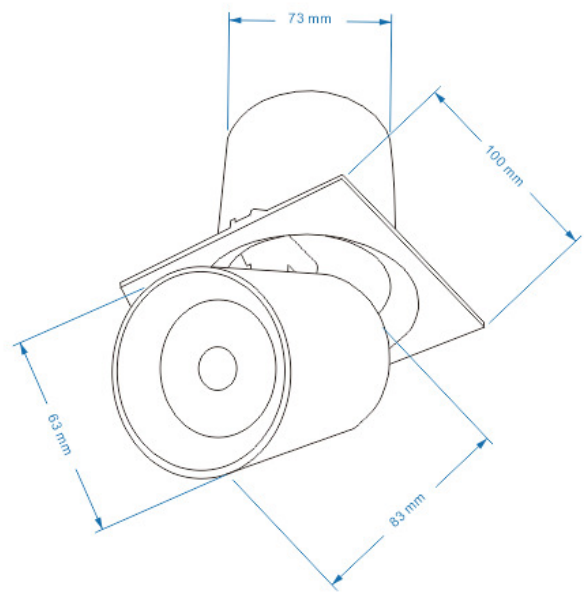

Recessed Telescopic spotlights.

The lamp shell is made of efficient aluminum die-casting aluminum material, the surface is white spray treatment, fadeless, corrosion resistant, minimalist appearance design, large light range, no dead Angle of light beam 360° rotating irradiation goods expansion, horizontal rotation, expansion at will.

This product uses CREE/OSRAM SMD high-power LED chip and high quality isolation circuit power supply drive to ensure reliable quality.

The series offers a variety of optical effects :12/24/38/ corner, wall wash effect, anti-glare design, LUNA LED strobe control to invisible category, making the light more delicate and even, making the visual experience of human eyes more soft and natural, making families comfortable and at ease.

This series of products can be used in shopping malls, shopping centers, exhibition halls, offices and other places, with high CRI, soft, warm, comfortable lighting effects.