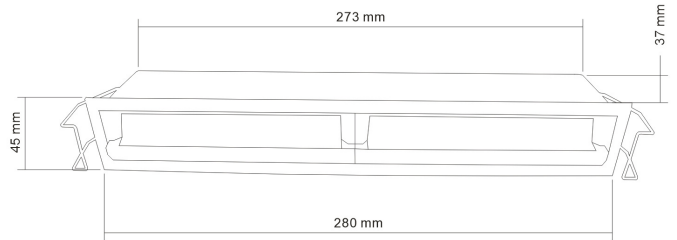

t +86-760-22343190
 m +86 173 2816 2503
 e sales@luna-lighting.cn
 www.luna-lighting.com

Embedded Linear light wall washer light medium 10cells 20watts

The lamp shell is made of efficient aluminum die-casting aluminum material, with a slim black housing and a sharp square frame design , giving people a sense of modern and fashion.

Material

Body & heatsink	Die-casting aluminum
Housing	Die-casting aluminum
Optics	PMMA
Surface treatment	Powder coated
Color options	Matt White
IP grade	IP20

Installation

Location	Interior
Fixition	Recessed
Size mm	L280*W45*H49mm
Cutout mm	L273*W37mm
Certificates	CE