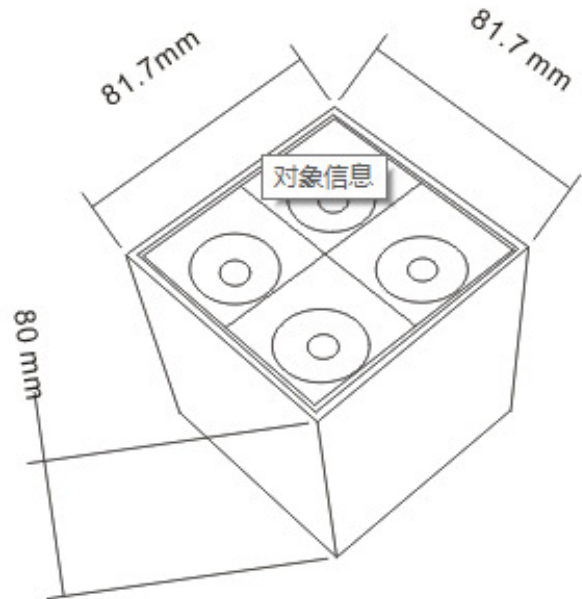

Product model: LN-CCOLINE-L4

Electrical

Power	15W Max. 5-15W optional
Input voltage	AC220-240V
Frequency	50..60Hz
Driver options	OSRAM,PHILIPS,KEGU,LIFUD,Anxiong
Dimming	on/off,TRAIC,0/1-10V,DALI
Class	III SELV
Ambient temperature	0 - 40°C
Relative humidity	<85%

LED

LED brand options	CREE,OSRAM,Samsung